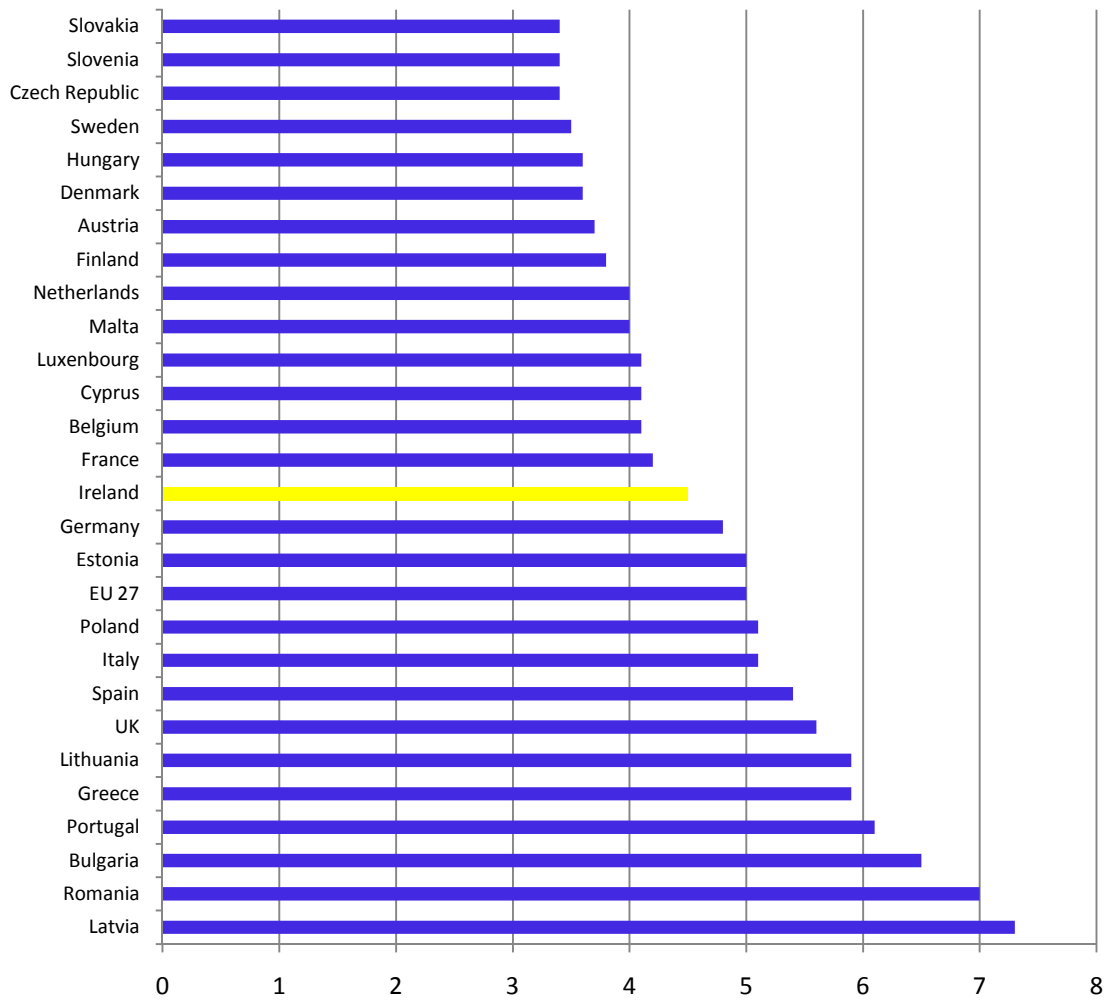

Inequality of Income Distribution

EU Member States

Source: Eurostat 2008

Gini-Co-efficient

EU Member States

Source: Eurostat 2008

At Risk of Poverty

EU Member States

Source: Eurostat 2008