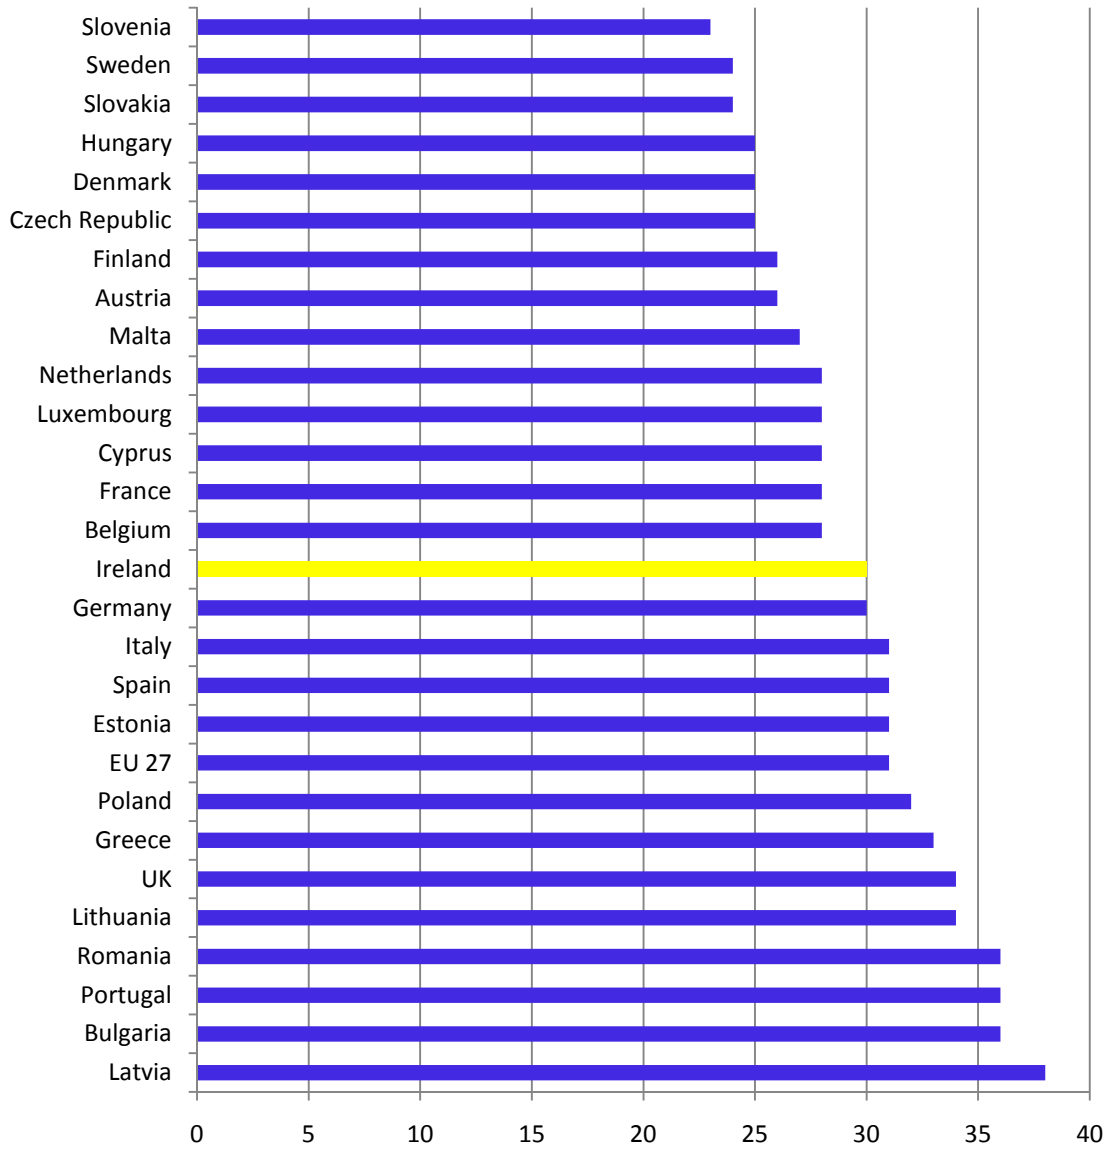

Inequality of Income Distribution

EU Member States

Source: Eurostat 2008

Gini-Co-efficient

EU Member States

Source: Eurostat 2008

At Risk of Poverty

EU Member States

Source: Eurostat 2008